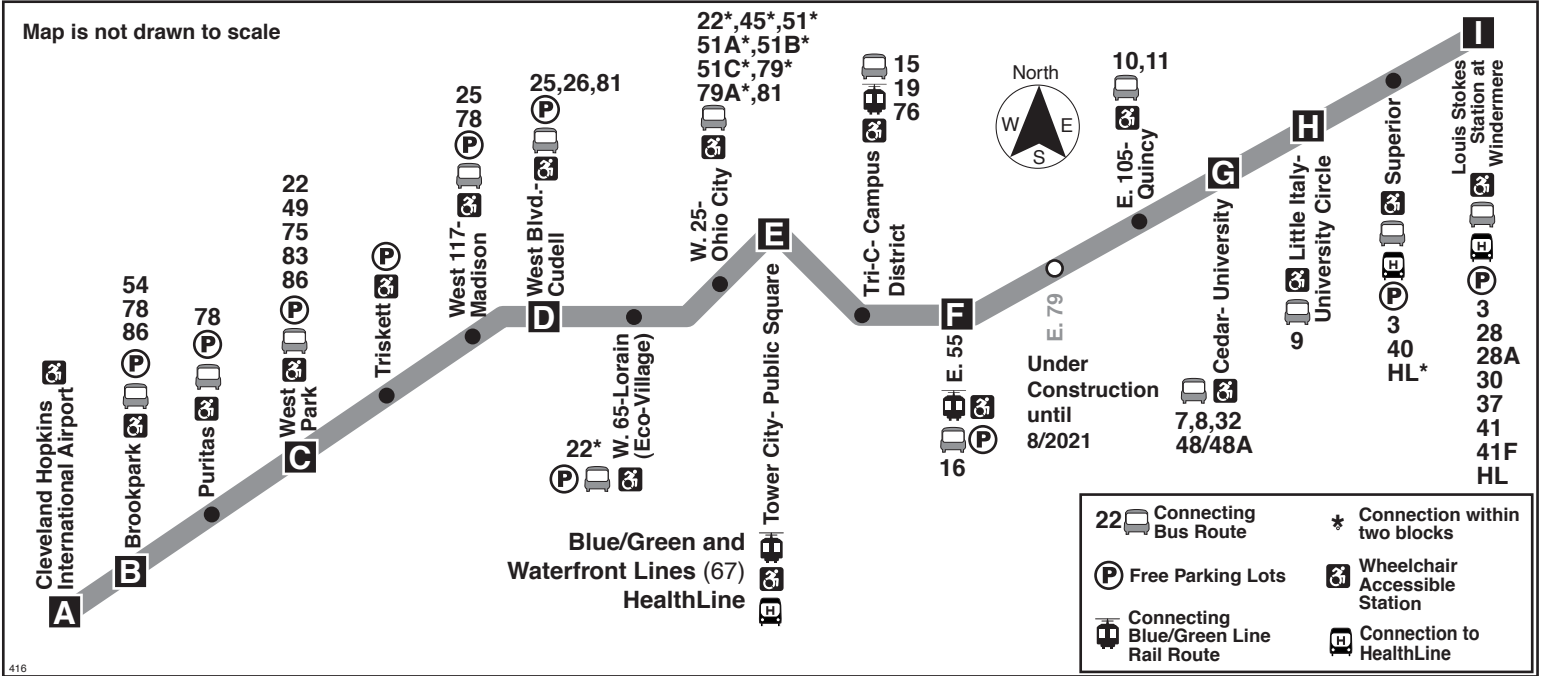

Red Line

Airport- Stokes/ Windermere

Effective April 12, 2020

SPAN OF SERVICE:

7 Days a Week, Early AM thru Late Night

Wheelchair Accessible

RTA's Mission: To provide safe, reliable, clean and courteous public transportation.

Greater Cleveland Regional Transit Authority
1240 West 6th Street • Cleveland, Ohio 44113-1331
rideRTA.com

Please have exact fare ready, drivers carry no change.

For more information: call the RTAnswerline at (216) 621-9500

When using the RTAnswerline, please use the route number, 66, to refer to the Red Line.

Subscribe to e-news:

To subscribe to RTA's twice-a-month free e-mail newsletter, go to www.rideRTA.com/e-news and fill in the information. Each newsletter is filled with up-to-date transit information.

Holiday Service:

RTA operates holiday service on the following days: New Year's Day, Memorial Day, Independence Day, Labor Day, Thanksgiving Day and Christmas Day.

Ayuda en Español:

Para ayuda con este horario, o para planificar una viaje, llame al (216) 621-9500 y oprime el numero 2 para español, y el numero 2 otra vez para una operadora en español.