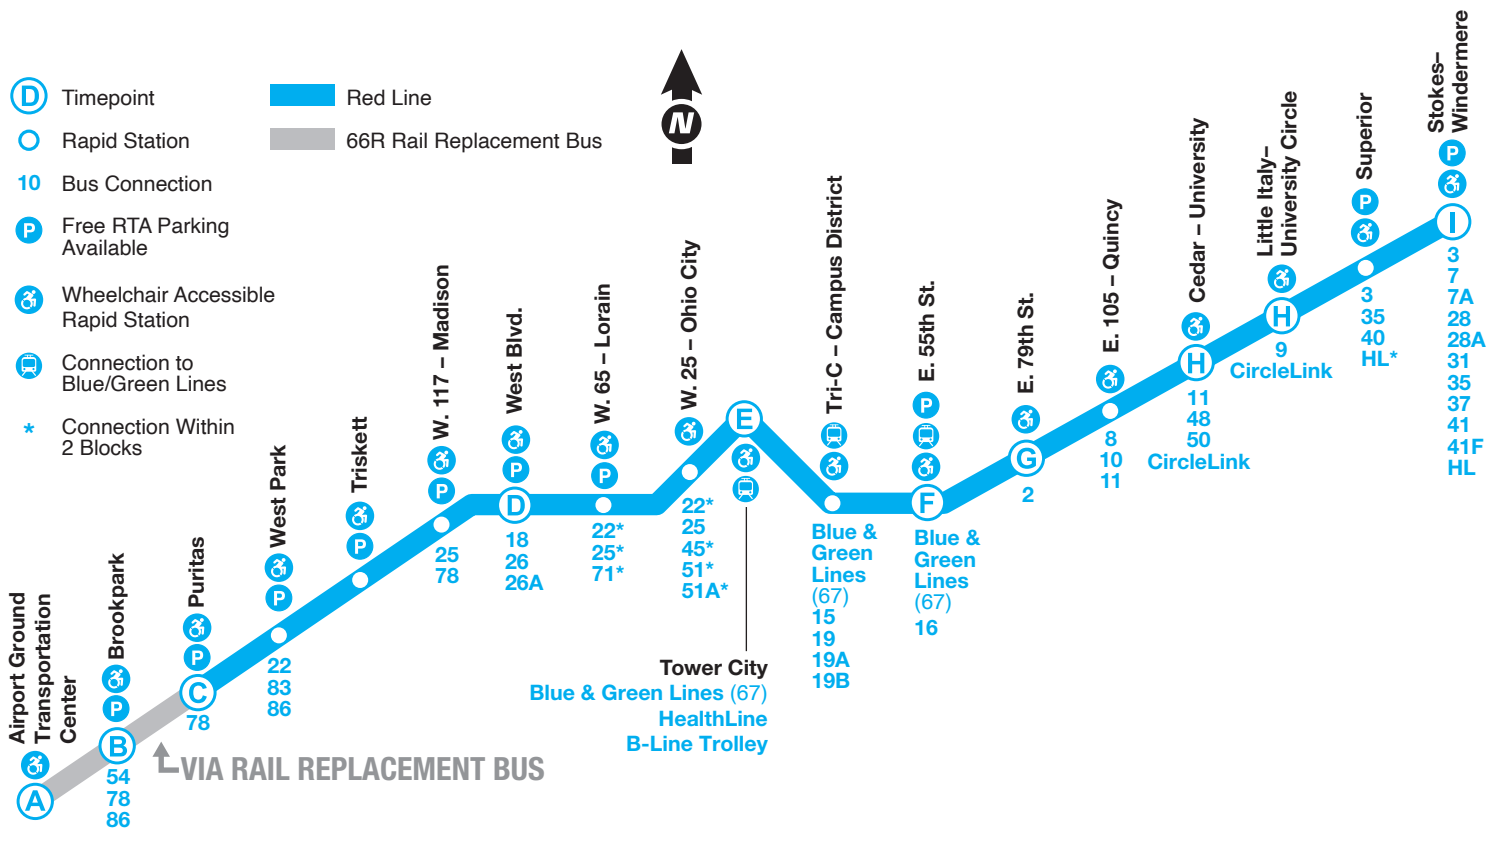

Effective: May 28 - June 10, 2023

Red Line

RAIL SERVICE WITH REPLACEMENT BUS

- Timepoint
- Rapid Station
- Bus Connection
- Free RTA Parking Available
- Wheelchair Accessible Rapid Station
- Connection to Blue/Green Lines
- Connection Within 2 Blocks
- Red Line
- 66R Rail Replacement Bus

Student farecards are for grades K-12.

Tower City:

Tower City is the hub of GCRTA rail service. All rail lines stop there. In addition, GCRTA's Customer Service Center, Lost and Found, and Fare Sales Counter are located in the Rotunda of Tower City, on the station platform level.

All downtown GCRTA bus routes operate near the Tower City / Public Square area. For more information on downtown bus to bus connections, you can:

- Consult the printed timetable of the connecting bus
- Call the Community Connection Line: 216-621-9500
- Go to RideRTA.com

Please Note:

Scheduled times are subject to traffic and weather conditions.

Holiday Service:

GCRTA operates Holiday / Sunday service on the following days: New Year's Day, Memorial Day, Independence Day, Labor Day, Thanksgiving Day and Christmas Day.