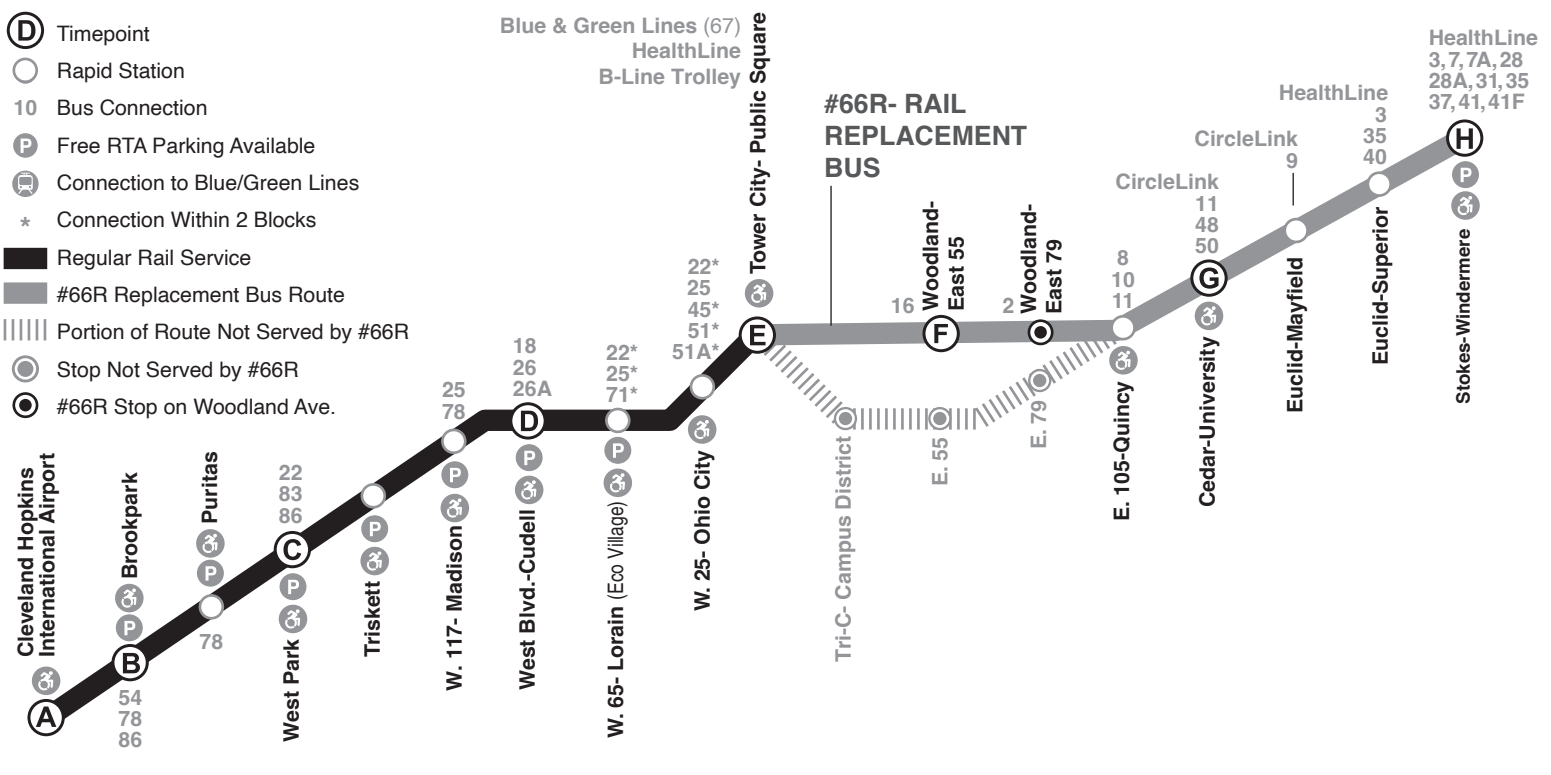

WESTBOUND

Stokes-Windermere to Tower City to Airport

						VIA 66R BUS			
	Ⓐ Cleveland Hopkins Airport	Ⓑ Brookpark	Ⓒ West Park	Ⓓ West Blvd-Cudell	Ⓔ Tower City-Public Square	Ⓔ Stokes-Windermere Via 66R Bus	Ⓖ Cedar-University Via 66R Bus	Ⓕ Woodland-East 55 Via 66R Bus	Ⓖ Tower City Via 66R Bus
AM	-	-	-	-	-	-	-	-	-
	-	-	-	-	-	-	-	-	-
	-	-	-	-	-	-	-	-	-
	3:39	3:36	3:29	3:22	3:12	3:27	3:06	3:19	3:32
	3:54	3:51	3:44	3:37	3:27	3:42	3:06	3:19	3:32
	4:09	4:06	3:59	3:52	3:42	3:57	3:06	3:19	3:32
	4:24	4:21	4:14	4:07	3:57	4:12	3:06	3:19	3:32
	4:39	4:36	4:29	4:22	4:12	4:27	3:06	3:19	3:32
	4:54	4:51	4:44	4:37	4:27	4:42	3:06	3:19	3:32
	5:09	5:06	4:59	4:52	4:42	4:57	3:06	3:19	3:32
	5:24	5:21	5:14	5:07	4:57	5:12	3:06	3:19	3:32
	5:39	5:36	5:29	5:22	5:12	5:27	3:06	3:19	3:32
	5:54	5:51	5:44	5:37	5:27	5:42	3:06	3:19	3:32
	6:09	6:06	5:59	5:52	5:42	5:57	3:06	3:19	3:32
	6:24	6:21	6:14	6:07	5:57	6:12	3:06	3:19	3:32
	6:39	6:36	6:29	6:22	6:12	6:27	3:06	3:19	3:32
	6:54	6:51	6:44	6:37	6:27	6:42	3:06	3:19	3:32
	7:09	7:06	6:59	6:52	6:42	6:57	3:06	3:19	3:32
	7:24	7:21	7:14	7:07	6:57	7:12	3:06	3:19	3:32
	7:39	7:36	7:29	7:22	7:12	7:27	3:06	3:19	3:32
	7:54	7:51	7:44	7:37	7:27	7:42	3:06	3:19	3:32
	8:09	8:06	7:59	7:52	7:42	7:57	3:06	3:19	3:32
	8:24	8:21	8:14	8:07	7:57	8:12	3:06	3:19	3:32
	8:39	8:36	8:29	8:22	8:12	8:27	3:06	3:19	3:32
	8:54	8:51	8:44	8:37	8:27	8:42	3:06	3:19	3:32
	9:09	9:06	8:59	8:52	8:42	8:57	3:06	3:19	3:32
	9:24	9:21	9:14	9:07	8:57	9:12	3:06	3:19	3:32
	9:39	9:36	9:29	9:22	9:12	9:27	3:06	3:19	3:32
	9:54	9:51	9:44	9:37	9:27	9:42	3:06	3:19	

- (D) Timepoint
- Rapid Station
- 10 Bus Connection
- (P) Free RTA Parking Available
- (T) Connection to Blue/Green Lines
- * Connection Within 2 Blocks
- Regular Rail Service
- #66R Replacement Bus Route
- |||| Portion of Route Not Served by #66R
- Stop Not Served by #66R
- #66R Stop on Woodland Ave.