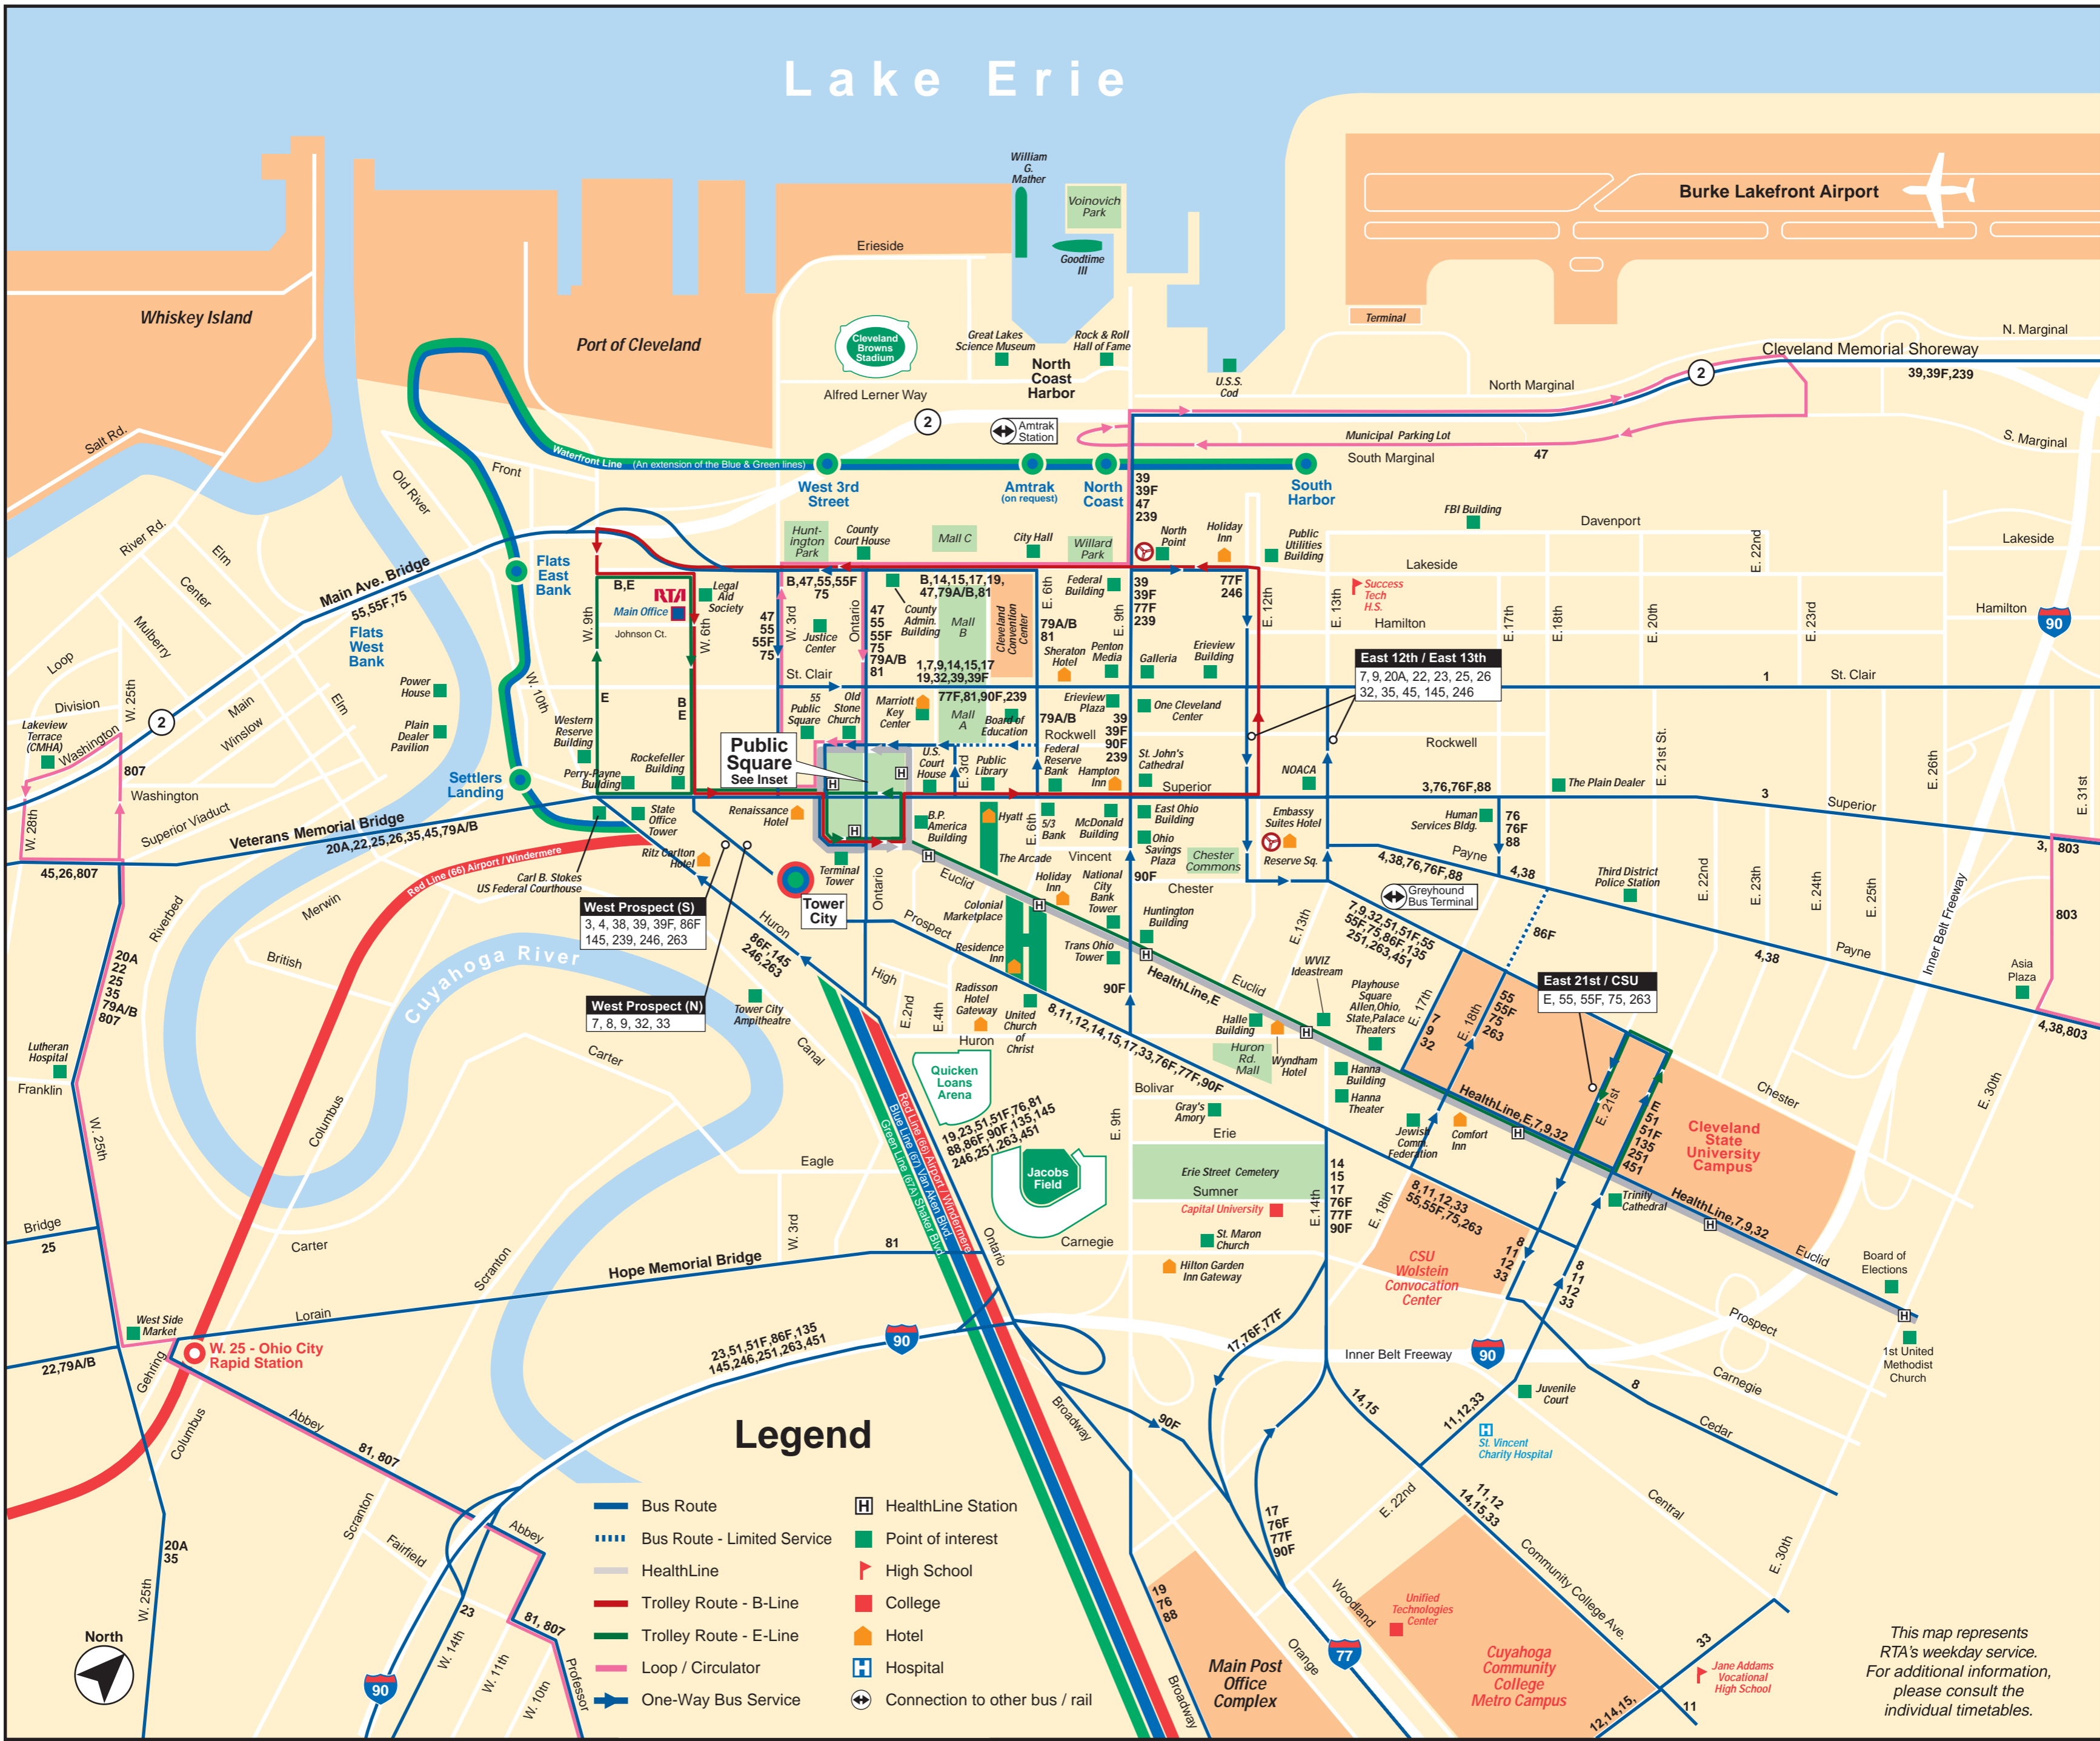

Downtown Cleveland

Lake Erie

Legend

- Bus Route
- - - Bus Route - Limited Service
- HealthLine
- Trolley Route - B-Line
- Trolley Route - E-Line
- Loop / Circulator
- One-Way Bus Service
- H HealthLine Station
- Point of interest
- ▲ High School
- College
- Hotel
- H Hospital
- ↔ Connection to other bus / rail

This map represents RTA's weekday service. For additional information, please consult the individual timetables.